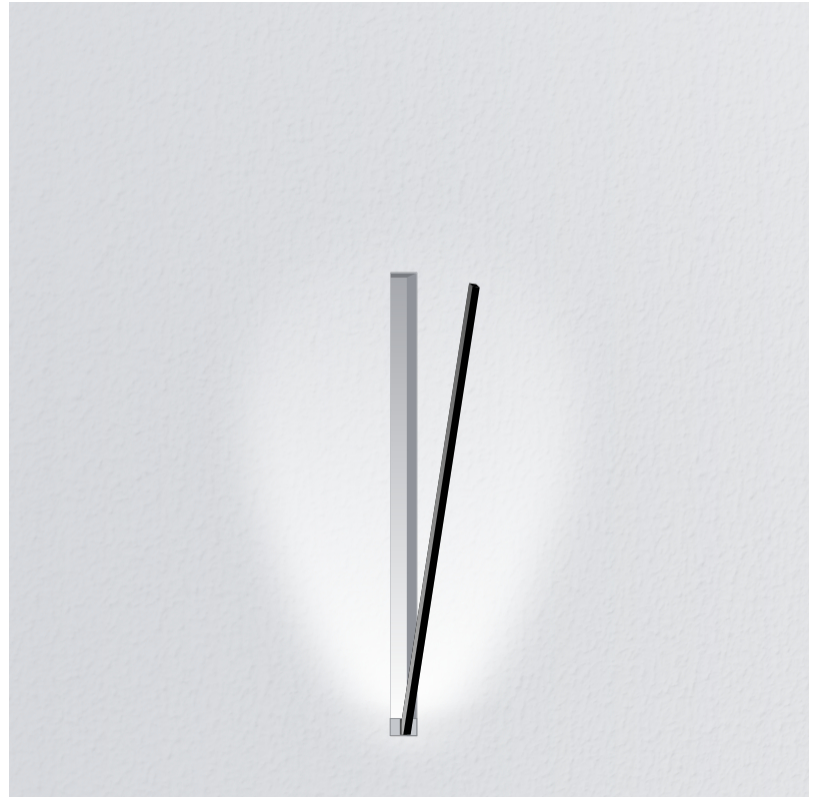

SPILLO 1 ROD RECESSED

D46007- -

base number
Color   Temperature   Finish   Options

1. To build a product code in our configurator select the specify button on the base model # product page
2. To build a manual product code on this datasheet choose from the options listed below in blue font and add the suffix to the base model #

GENERAL

Series: Spillo
Subseries: Spillo 1 Rod
Brand: Icone
Division: Design
Mounting Type: Recessed
Mounting Location: Wall
Subcategory: Ambient

PHYSICAL

Shape: Rectangle
Width (mm): 33
Width (in): 1 ⁵/₁₆
Height (mm): 526
Height (in): 20 ¹¹/₁₆
Min. Recessing Depth (mm): 30
Min. Recessing Depth (in): 1 ³/₁₆
Light Distribution: Adjustable
Fixture Finish: WHI / BLK / CHR / BGD
Fixture Material: Brass

ELECTRICAL

Lamp Type: LED
Total Output Wattage (W): 6.6
Dimming: 0-10V Dimming
Driver Included: No
Driver Location: Remote
Driver Type: Constant Voltage - 120 / 277Vac
Driver Class: Class 2
Input Voltage (V): 120 - 277
Output Voltage (V): 12
Upon Request: (Not included, see components) 0-10Vdc dimming / 277Vac

LED

Color Temperature (°K): 2700 / 3000
Nominal Lumen (lm): 550
CRI: >90 CRI
Lamp Life (hrs): 50000

OPTICAL

Adjustability: Tilt 120°

RATINGS AND CERTIFICATIONS

Certified By: Certified for North American Standards
IP rating: IP20

PROJECT
TYPE
SPECIFIER
QUANTITY
DATE