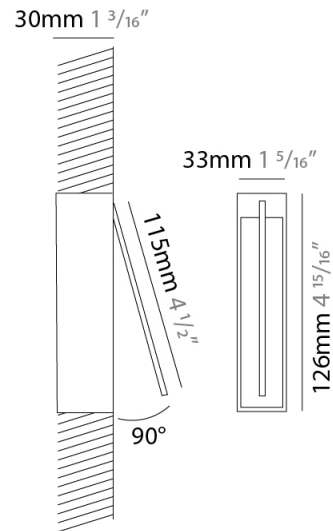

SPILLO 1 ROD RECESSED

D46003- -

base number   Color   Finish
Temperature   Options

1. To build a product code in our configurator select the specify button on the base model # product page
2. To build a manual product code on this datasheet choose from the options listed below in blue font and add the suffix to the base model #

GENERAL

Series: Spillo
Subseries: Spillo 1 Rod
Brand: Icone
Division: Design
Mounting Type: Recessed
Mounting Location: Wall
Subcategory: Ambient

PHYSICAL

Shape: Rectangle
Width (mm): 33
Width (in): 1 ⁵/₁₆
Height (mm): 126
Height (in): 4 ¹⁵/₁₆
Min. Recessing Depth (mm): 30
Min. Recessing Depth (in): 1 ³/₁₆
Light Distribution: Adjustable
Fixture Finish: WHI / BLK / CHR / BGD
Fixture Material: Brass

ELECTRICAL

Lamp Type: LED
Total Output Wattage (W): 1.32
Dimming: 0-10V Dimming
Driver Included: No
Driver Location: Remote
Driver Type: Constant Voltage - 120 / 277Vac
Driver Class: Class 2
Input Voltage (V): 120 - 277
Output Voltage (V): 12
Upon Request: (Not included, see components) 0-10Vdc dimming / 277Vac

LED

Color Temperature (°K): 2700 / 3000
Nominal Lumen (lm): 110
CRI: >90 CRI
Lamp Life (hrs): 50000

OPTICAL

Adjustability: Tilt 120°

RATINGS AND CERTIFICATIONS

Certified By: Certified for North American Standards
IP rating: IP20